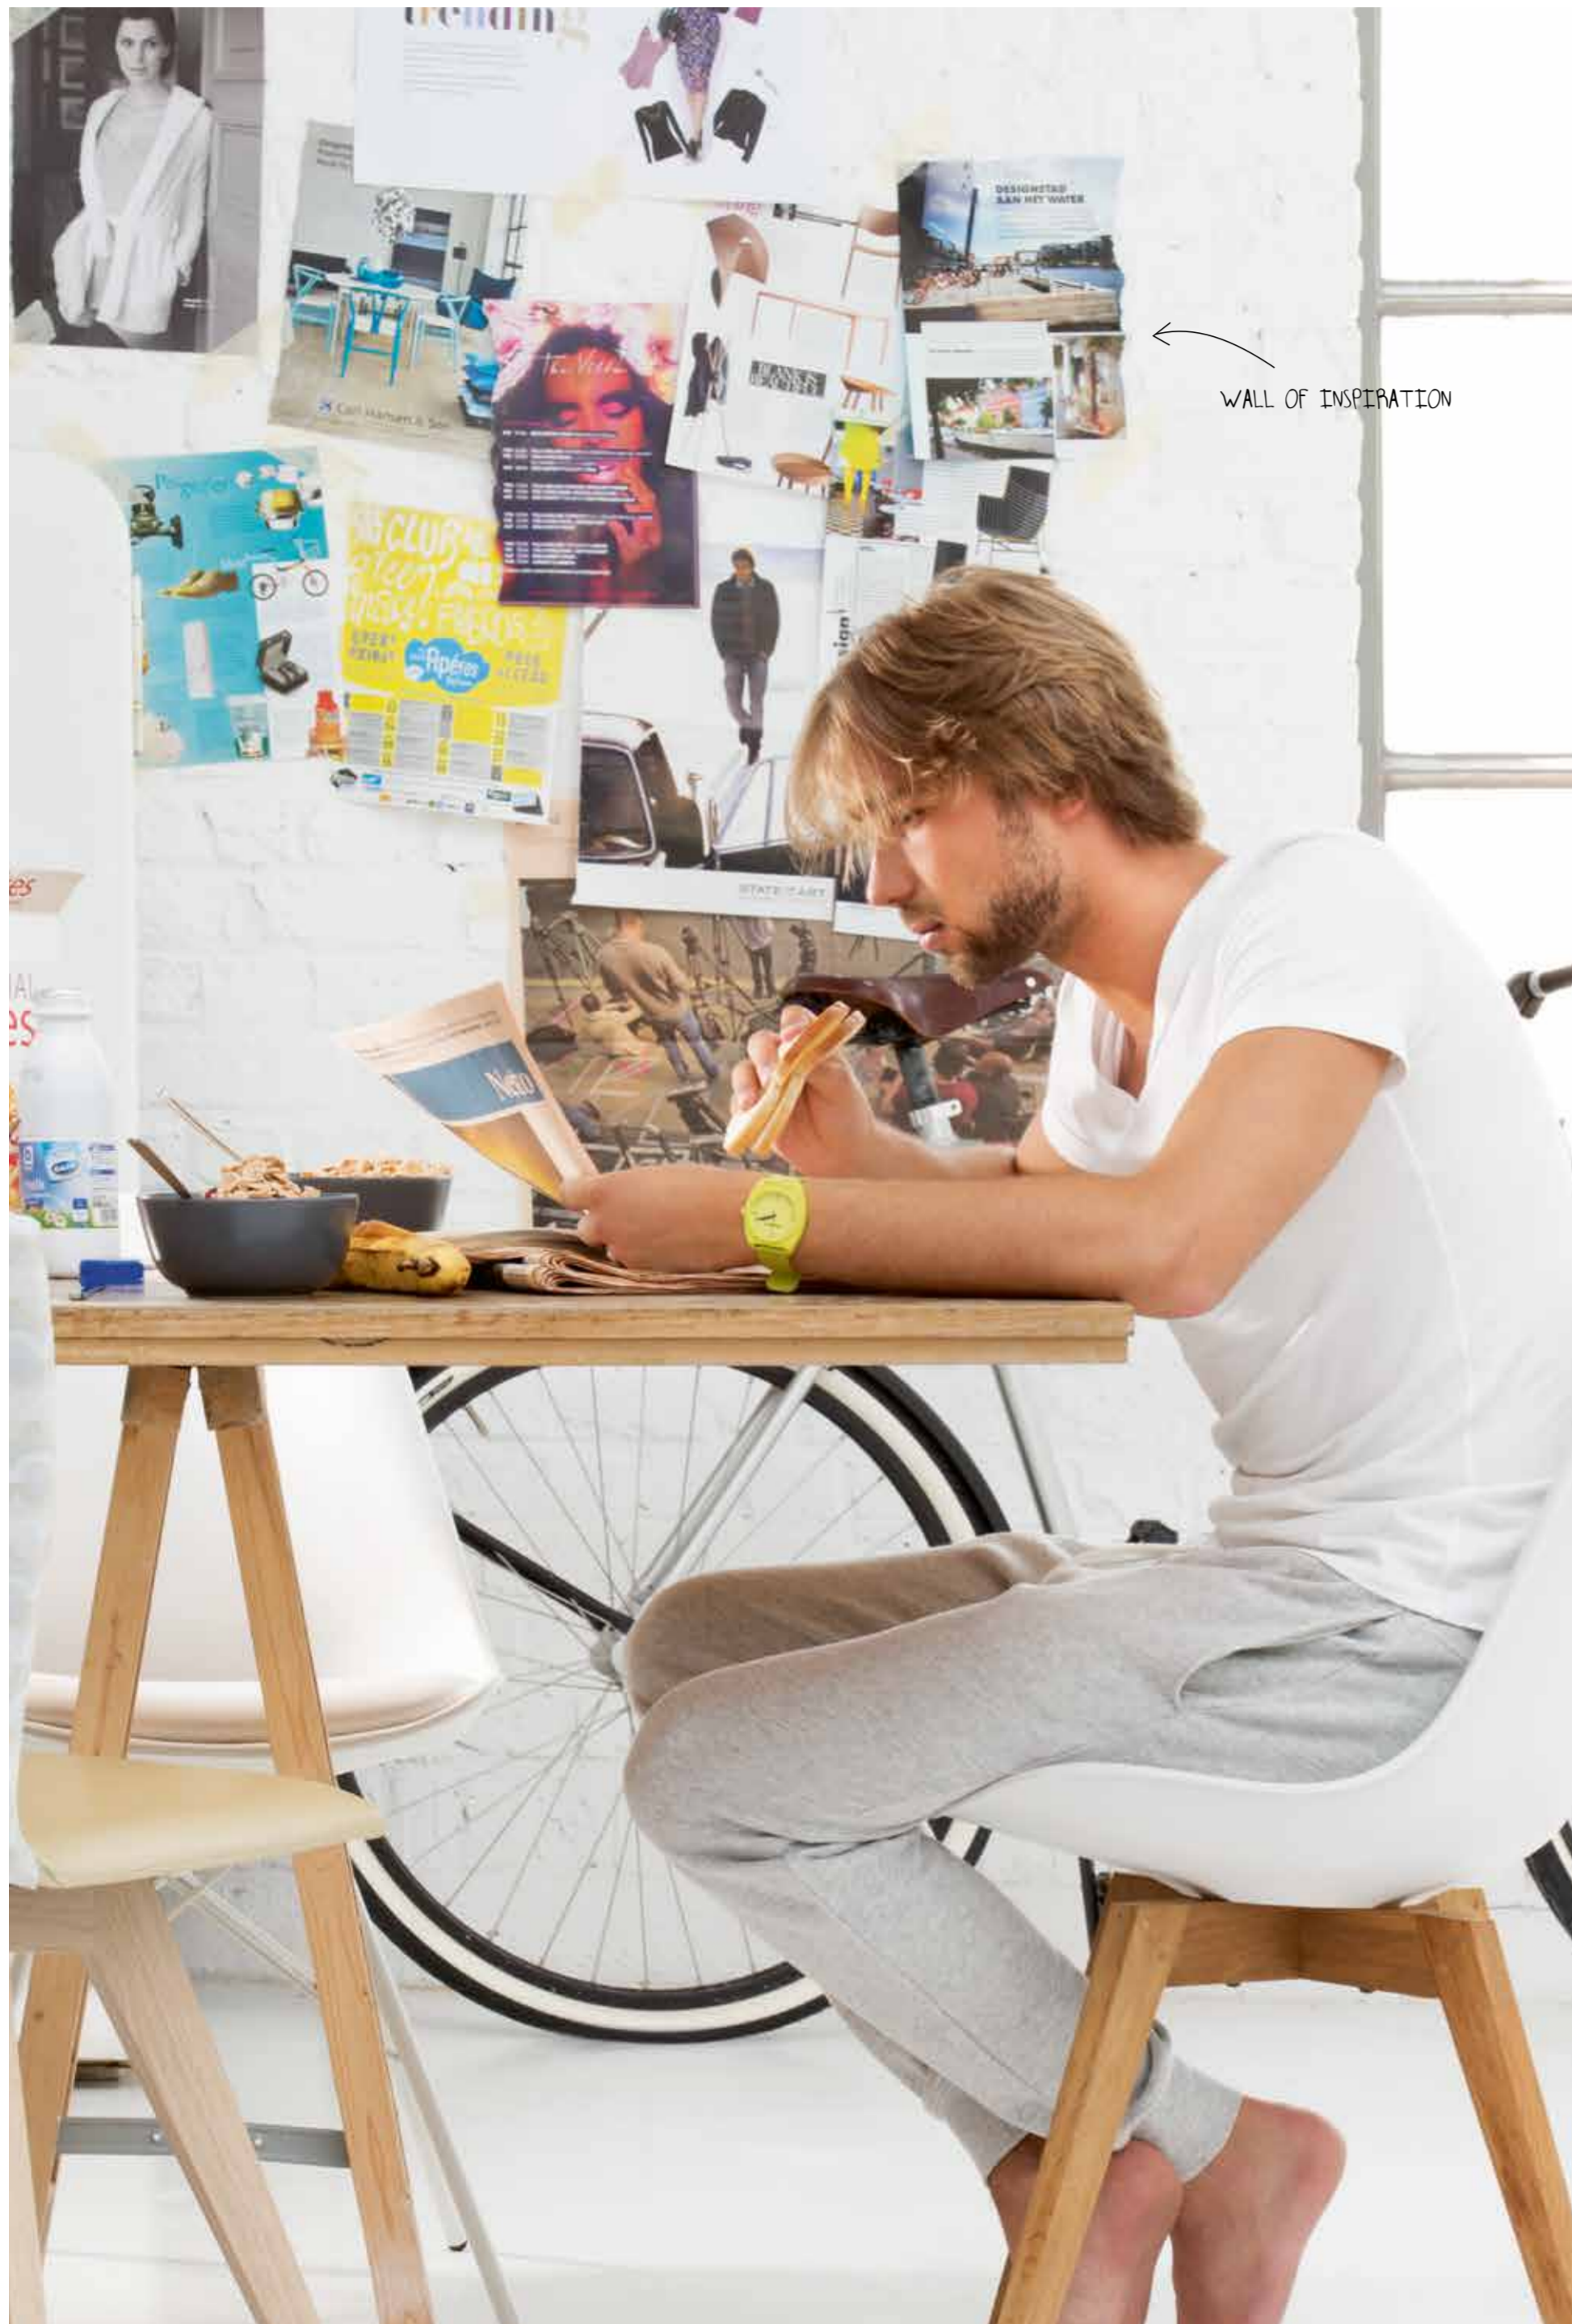

A man with a beard and long hair is sitting on a bed, wearing large headphones and eating a banana. He is looking out a window. The bed has white and blue pillows, an open book, and a CD. A green lamp is attached to the headboard. A snake plant is on a table next to the bed. The background shows a window with a white coat hanging on a wooden rack.

revor
boxspringbetten

Lebe deinen Traum

**CITYBOX
DAS NEUE
RAUMWUNDER!**

#MORGENRITUAL

“MEIN
MORGENRITUAL?
EIN GESUNDES
FRÜHSTÜCK
GENIESSEN UND
DABEI GANZ
GEMÜTLICH
ZEITUNG LESEN!”

Lebe deinen Traum

DAS NEUE RAUMWUNDER.